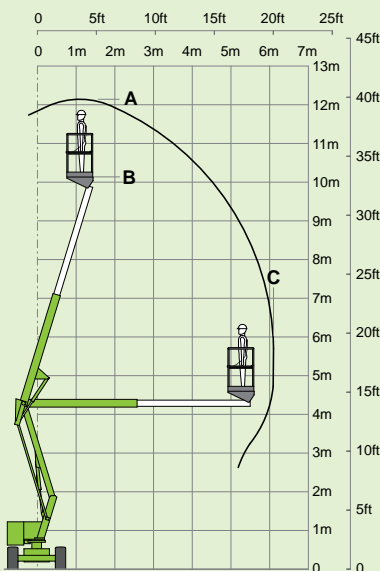

niftylift

HR12 4x4

(A) 12.2m
40ft

(B) 10.2m
33ft 6in

(C) 6.1m
20ft

200kg
440lbs

1.1m x 0.65m
3ft 7in x 2ft 2in

(D) 1.95m
6ft 5in

(F) 1.6m
5ft 3in

(J) 4.1m
13ft 5in

3.7km/h
2.2mph

4.3m
14ft 1in

30%
17°

3470kg
7650lbs

niftylift

Chalkdell Drive, Shenley Wood,
Milton Keynes, MK5 6GF
England, United Kingdom
+44 1908 223456
sales@niftylift.com
www.niftylift.com