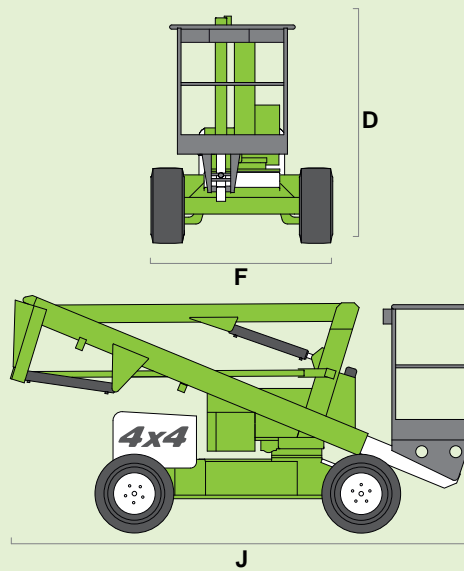

niftylift

HR12 4x4

(A) 12.2m
40ft

(B) 10.2m
33ft 6in

(C) 6.1m
20ft

200kg
440lbs

1.1m x 0.65m
3ft 7in x 2ft 2in

(D) 1.95m
6ft 5in

(F) 1.6m
5ft 3in

(J) 4.1m
13ft 5in

3.7km/h
2.2mph

4.3m
14ft 1in

30%
17°

3470kg
7650lbs

niftylift

Chalkdell Drive, Shenley Wood,
Milton Keynes, MK5 6GF
England, United Kingdom
+44 1908 223456
sales@niftylift.com
www.niftylift.com